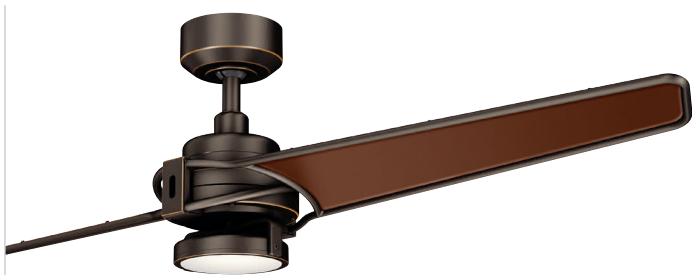

*Shown:*

**300702NI** Brushed Nickel Finish, White Polycarbonate Lens,  
with Champagne Blades

ADJUSTABLE  
LED LIGHT

# 56" Xety™ LED

**300702OZ**

Olde Bronze® Finish  
Oil Brushed Bronze™ Blades  
White Polycarbonate Lens